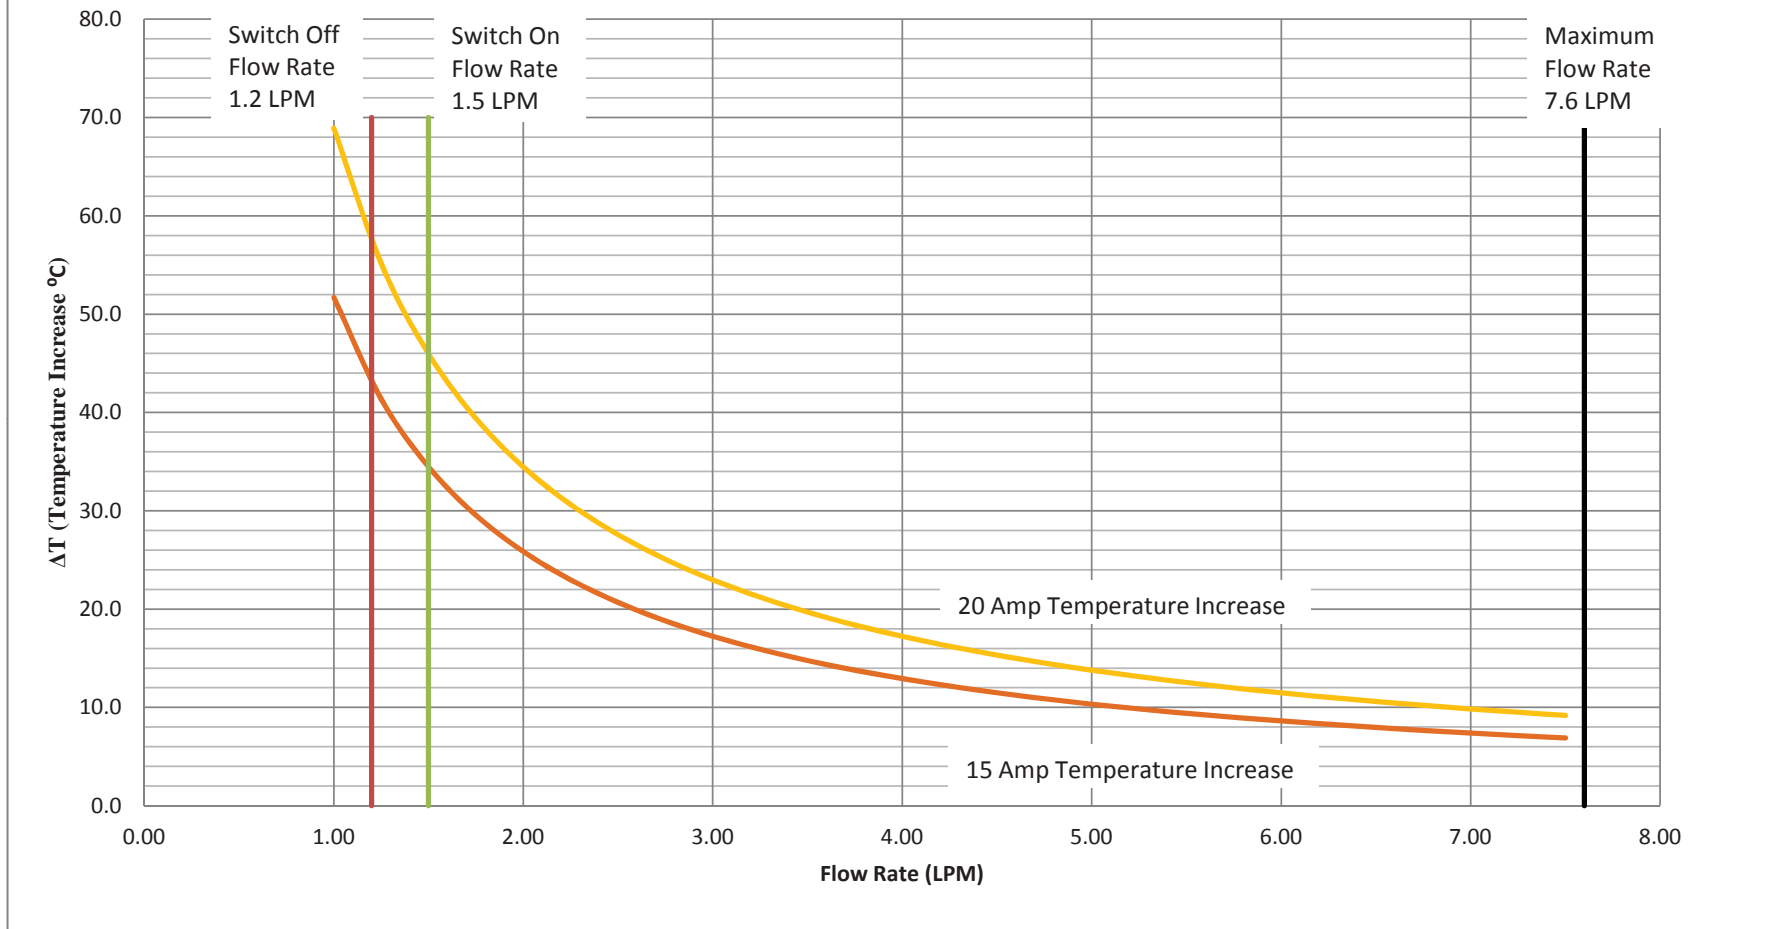

### Chronomite Temperature Increase for 15 & 20 Amp Units

**SYDNEY** • 1300 788 778  
**MELBOURNE** • sales@rba.com.au  
**BRISBANE** • www.rba.com.au  
**PERTH**

**AUCKLAND** • 0800 722 111  
 • sales@rbagroup.co.nz  
 • www.rbagroup.co.nz