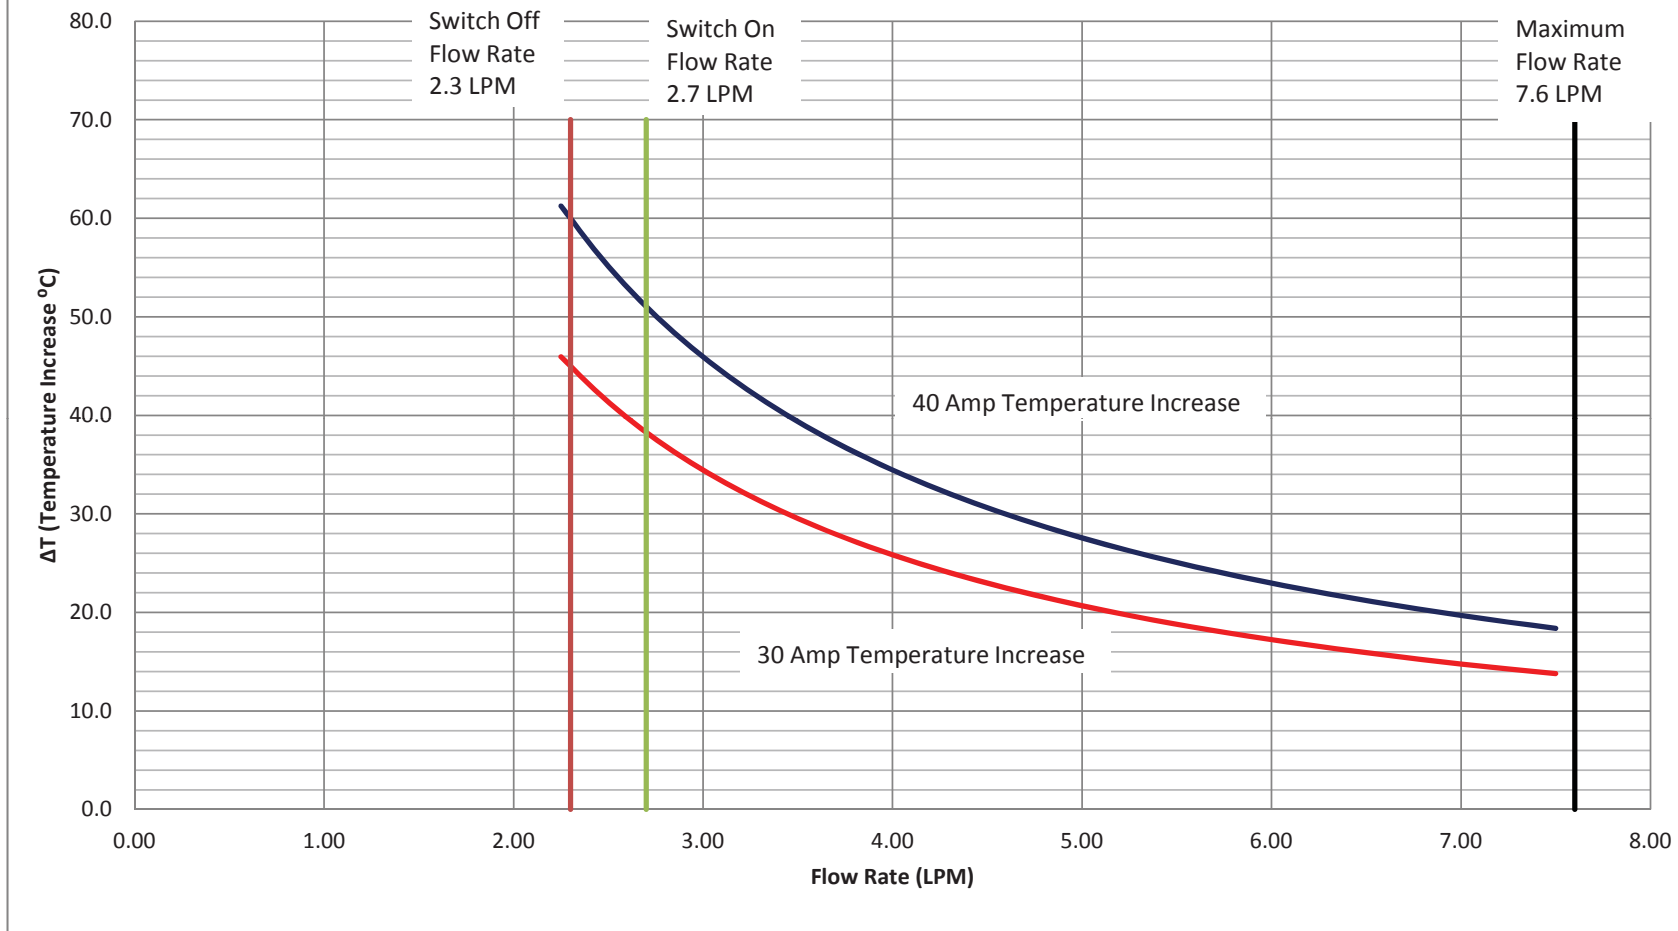

Chronomite Temperature Increase for 30 & 40 Amp Units

SYDNEY • 1300 788 778
MELBOURNE • sales@rba.com.au
BRISBANE • www.rba.com.au
PERTH

AUCKLAND • 0800 722 111
• sales@rbagroup.co.nz
• www.rbagroup.co.nz